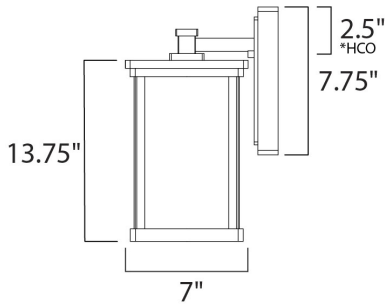

*height from center of outlet to the top of the fixture

MEASUREMENTS

DIMENSION : 7" W x 13.75" H x 8.5" Ext
 BACK PLATE : 5.25" W x 7.75" H x 2.5" HCO
 HANGING WEIGHT : 5.1 lb

LAMPING

INPUT VOLTAGE : 120V
 LUMENS : 800 Rated
 BULB : 1 x 9W LED E26 Medium , 9W Total
 BULB INCLUDED : (Included)
 DIMMABLE : Triac CL
 CRI : 90+ CRI
 COLOR_TEMP : 3000K